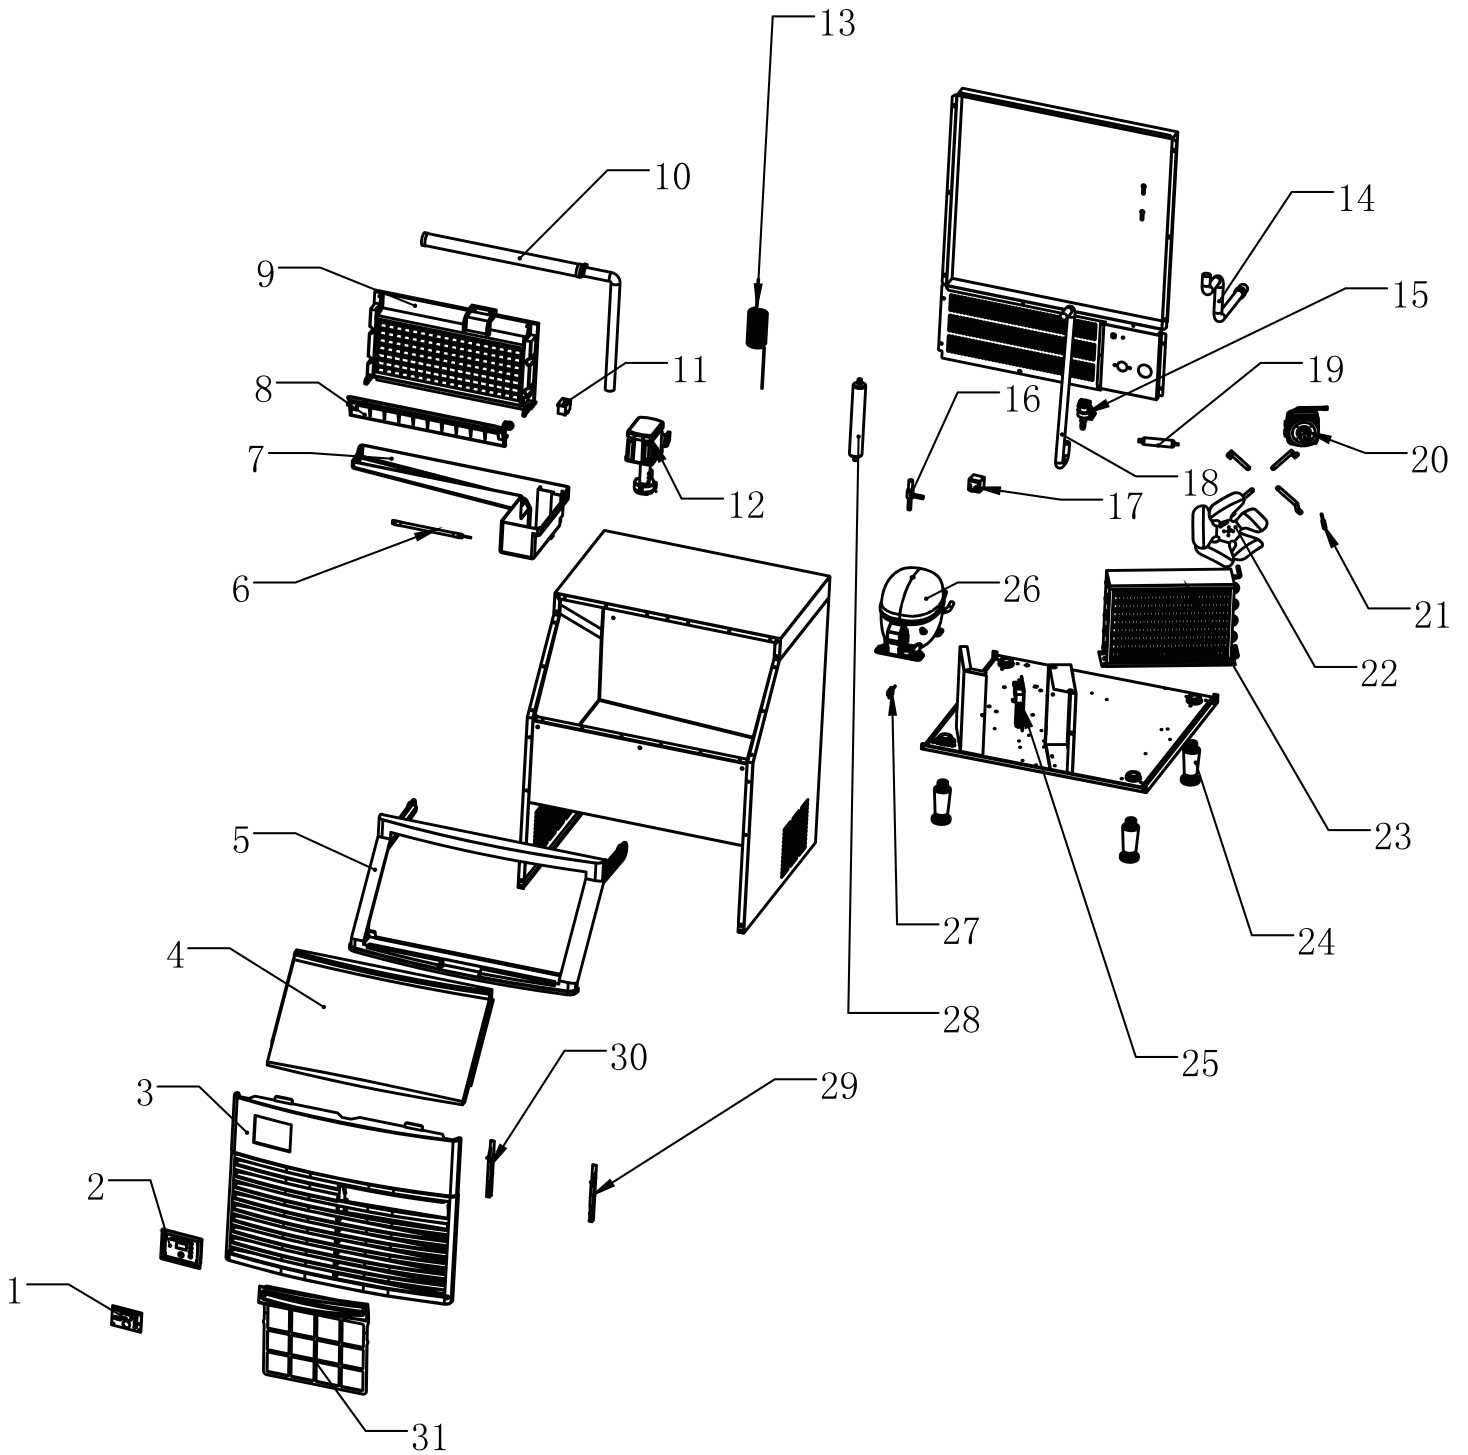

Parts Breakdown

Model IC-CN-0219S 47484

Parts Breakdown

Model IC-CN-0219S 47484

Item No.	Description	Position	Item No.	Description	Position	Item No.	Description	Position
AL111	PC Board + Control Panel for 47484	1	AL113	Water Pump Assembly for 47484	11	AN323	Spray Pipe Assembly for 47484	21
AN281	Display Board PD-321B for 47484	2	AN301	Drying Filter for 47484	12	AR009	Evaporator-91 for 47484	22
AN310	Front Trim Panel Assembly for 47484	3	AR005	Gas-Liquid Separator-129/169/219/289 for 47484	13	AN325	Ice Skating Board for 47484	23
AN311	Filter Mesh Platemetal Frame for 47484	4	AR006	Return Air Pipe Assembly-219 for 47484	14	AN326	Water Sink for 47484	24
AN312	Filter Net Assembly for 47484	5	AN295	Defrost Valve Coil for 47484	15	AN307	Cold LED Light 66481554 for 47484	25
AN313	Condenser for 47484	6	AN297	Feet Assembly for 47484	16	AN327	Door Frame Assembly - Black Gray Color for 47484	26
AN314	Fan Blades for 47484	7	AN320	Base Plate for 47484	17	AN328	Door Panel Assembly - Black Gray Color for 47484	27
AN315	EBMPAPST Fan Motor for 47484	8	AR007	Compressor NLY80RR for 47484	18	AN329	Water Inlet Valve for 47484	28
AN289	PC Board for 47484	9	AR008	Exhaust Pipe Assembly-219 for 47484	19	AN330	Left Column for 47484	29
AN316	Right Column for 47484	10	AN299	Ice Full Sensor for 47484	20	AN331	Front Vent Window Assembly for 47484	30